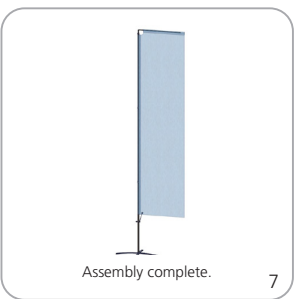

SET-UP ZOOM-FLEX

Flag Size:	Number of Poles
Small	3
Medium	4
Large	4
Extra Large	5

SET-UP ZOOM-FLEX-EDGE

Flag Size:	Number of Poles
Small	3
Medium	4
Large	4
Extra Large	5

Attaching Graphic for ZOOM-FLEX

Attaching Graphic for ZOOM-FLEX-EDGE