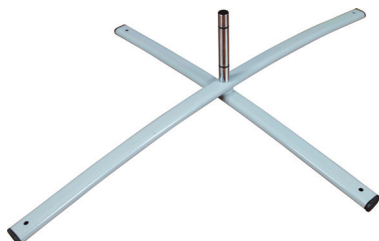

Zoom Flex Small Fiber Flag

ZOOM-FLX-SM ZOOM-FLX-SM-E

The Zoom Flex Flag features a full fiber pole and wind-resistant flag. For indoor or outdoor use, the flexible, design allows the graphic to rotate in the wind. The Zoom Flex Flag comes in your choice of single or double-sided and is offered in four shapes - Feather, Straight, Teardrop and Edge. Heights vary based on flag shape. Ground stake and storage bag included.

features and benefits:

- Can be used indoors or out
- Graphic rotates in wind
- Ground stake and storage bag included
- Water fillable donut adds stability to the floor base (recommended)
- Four graphic shape options: Flex- Feather, Straight, Teardrop, and Edge- rectangle.
- Additional sizes available
- Includes carry bag or case
- Double-sided graphic available
- One year hardware warranty against manufacturer defects

SET-UP ZOOM-FLEX

Flag Size:	Number of Poles
Small	3
Medium	4
Large	4
Extra Large	5

SET-UP ZOOM-FLEX-EDGE

Flag Size:	Number of Poles
Small	3
Medium	4
Large	4
Extra Large	5

Attaching Graphic for ZOOM-FLEX

Attaching Graphic for ZOOM-FLEX-EDGE

Zoom Flag Bases

Zoom Cross Base

ZOOM-FLX-CB

*Water ring recommended

Assembled dimensions and weight:
31" W x 6.75" H x 24" D 4lbs
Shipping dimensions and weight:
32" L x 4" H x 2" D 5lbs

Zoom Square Steel Base