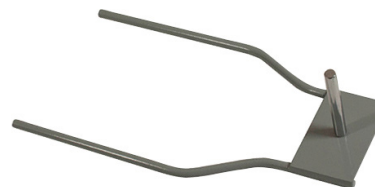

Assembled dimensions and weight:
20.28" W x 5" H x 20.28" D 1lbs
Shipping dimensions and weight:
8" L x 4" H x 4" D 2lbs

Zoom Fillable Base

ZOOM-FLX-FB

*Holds up to 7 gallons of liquid

Assembled dimensions and weight:
19.7" W x 10.25" H x 19.7" D 7lbs
Shipping dimensions and weight:
22" L x 21" H x 10" D 9lbs

Zoom Ground Stake Base

ZOOM-FLX-STK

Ground Stake

Assembled dimensions and weight:
1.75" W x 2.5" H x 1.25" D 3lbs
Shipping dimensions and weight:
25" L x 2" H x 2" D 4lbs

Zoom Auger Base

ZOOM-FLX-AGR

Screw in plastic base

Assembled dimensions and weight:
8.88" W x 21.75" H x 3.75" D 3lbs
Shipping dimensions and weight:
24" L x 6" H x 6" D 4lbs

Zoom Drive-Over Base

ZOOM-FLX-DO

Capable of being driven on or over

Assembled dimensions and weight:
23.62" W x 5.71" H x 7.87" D 14lbs
Shipping dimensions and weight:
24" L x 10" H x 3" D 16lbs