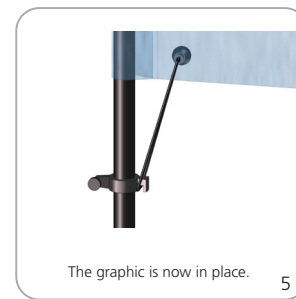

SET-UP ZOOM-FLEX

Flag Size:	Number of Poles
Small	3
Medium	4
Large	4
Extra Large	5

SET-UP ZOOM-FLEX-EDGE

Flag Size:	Number of Poles
Small	3
Medium	4
Large	4
Extra Large	5

Attaching Graphic for ZOOM-FLEX

Attaching Graphic for ZOOM-FLEX-EDGE

Zoom Flag Bases

Zoom Cross Base

ZOOM-FLX-CB

*Water ring recommended

Assembled dimensions and weight:
31" W x 6.75" H x 24" D 4lbs
Shipping dimensions and weight:
32" L x 4" H x 2" D 5lbs

Zoom Square Steel Base