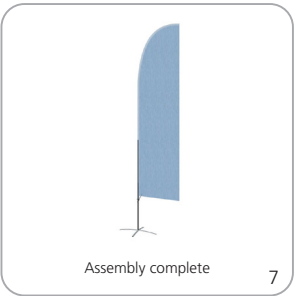

SET-UP ZOOM-FLEX

Flag Size:	Number of Poles
Small	3
Medium	4
Large	4
Extra Large	5

SET-UP ZOOM-FLEX-EDGE

Flag Size:	Number of Poles
Small	3
Medium	4
Large	4
Extra Large	5

Attaching Graphic for ZOOM-FLEX

Attaching Graphic for ZOOM-FLEX-EDGE

Zoom Flag Bases

Zoom Cross Base

ZOOM-FLX-CB

*Water ring recommended

Assembled dimensions and weight:
31" W x 6.75" H x 24" D 4lbs
Shipping dimensions and weight:
32" L x 4" H x 2" D 5lbs

Zoom Square Steel Base