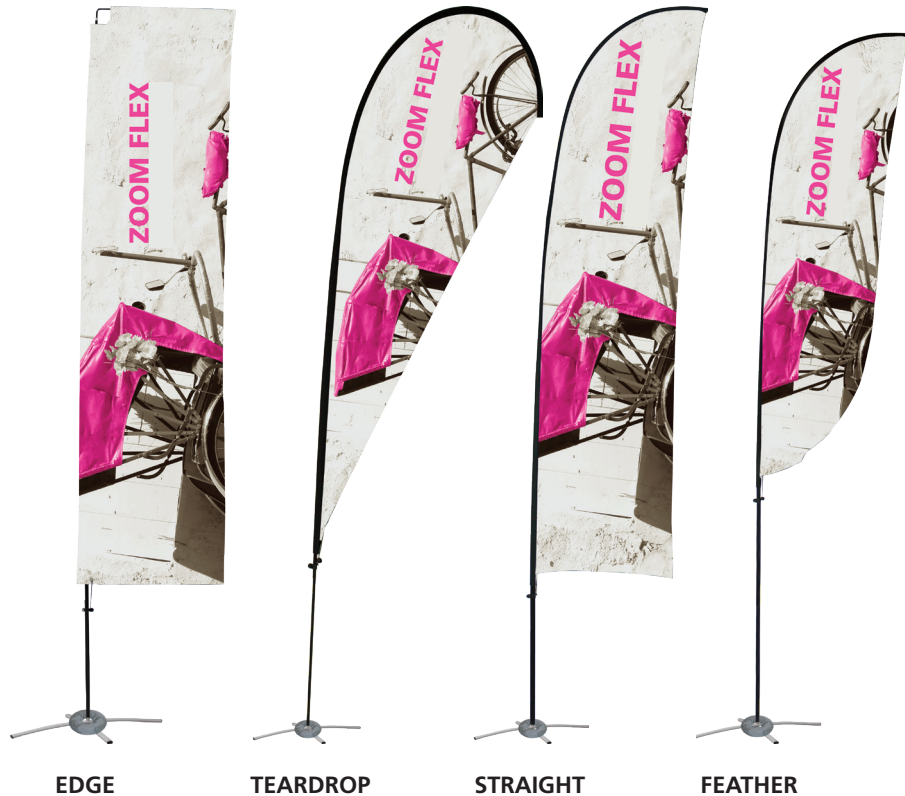

Zoom Flex Small Fiber Flag

ZOOM-FLX-SM ZOOM-FLX-SM-E

The Zoom Flex Flag features a full fiber pole and wind-resistant flag. For indoor or outdoor use, the flexible, design allows the graphic to rotate in the wind. The Zoom Flex Flag comes in your choice of single or double-sided and is offered in four shapes - Feather, Straight, Teardrop and Edge. Heights vary based on flag shape. Ground stake and storage bag included.

features and benefits:

- Can be used indoors or out
- Graphic rotates in wind
- Ground stake and storage bag included
- Water fillable donut adds stability to the floor base (recommended)
- Four graphic shape options: Flex- Feather, Straight, Teardrop, and Edge- rectangle.
- Additional sizes available
- Includes carry bag or case
- Double-sided graphic available
- One year hardware warranty against manufacturer defects

dimensions:

Hardware

Assembled unit:
Maximum (dimensions may vary based on shape)

FLEX: 64" w x 113.13" h x 1.75" d
1626mm(w) x 2874mm(h) x 45mm(d)

FLEX-EDGE: 46" w x 84.13" h x 1.75" d
1168mm(w) x 2137mm(h) x 45mm(d)

FLEX: 6lbs / 3kg
FLEX-EDGE: 7lbs / 4kg

additional information:

Double-sided graphic includes opaque liner.

For applications below 40 degrees fahrenheit, use sand in place of water.

Graphics will pack in a separate box.