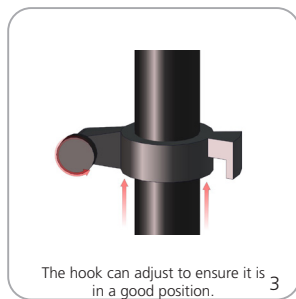

SET-UP ZOOM-FLEX

Flag Size:	Number of Poles
Small	3
Medium	4
Large	4
Extra Large	5

SET-UP ZOOM-FLEX-EDGE

Flag Size:	Number of Poles
Small	3
Medium	4
Large	4
Extra Large	5

Attaching Graphic for ZOOM-FLEX

Attaching Graphic for ZOOM-FLEX-EDGE