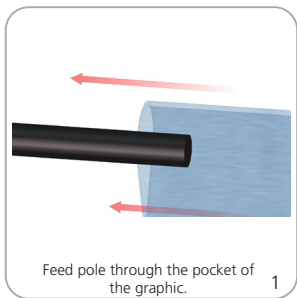

SET-UP ZOOM-FLEX

Flag Size:	Number of Poles
Small	3
Medium	4
Large	4
Extra Large	5

SET-UP ZOOM-FLEX-EDGE

Flag Size:	Number of Poles
Small	3
Medium	4
Large	4
Extra Large	5

Attaching Graphic for ZOOM-FLEX

Attaching Graphic for ZOOM-FLEX-EDGE

Zoom Flag Bases

Zoom Cross Base

ZOOM-FLX-CB

*Water ring recommended

Assembled dimensions and weight:
31" W x 6.75" H x 24" D 4lbs
Shipping dimensions and weight:
32" L x 4" H x 2" D 5lbs

Zoom Square Steel Base