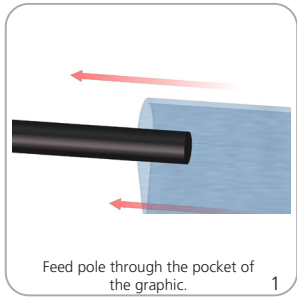

SET-UP ZOOM-FLEX

Flag Size:	Number of Poles
Small	3
Medium	4
Large	4
Extra Large	5

SET-UP ZOOM-FLEX-EDGE

Flag Size:	Number of Poles
Small	3
Medium	4
Large	4
Extra Large	5

Attaching Graphic for ZOOM-FLEX

Attaching Graphic for ZOOM-FLEX-EDGE

Zoom Flag Bases

Zoom Cross Base

ZOOM-FLX-CB

*Water ring recommended

Assembled dimensions and weight:
31" W x 6.75" H x 24" D 4lbs
Shipping dimensions and weight:
32" L x 4" H x 2" D 5lbs

Zoom Square Steel Base