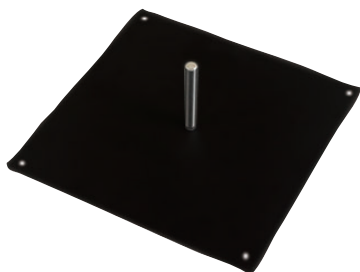

Zoom Flex Small Fiber Flag

ZOOM-FLX-SM ZOOM-FLX-SM-E

The Zoom Flex Flag features a full fiber pole and wind-resistant flag. For indoor or outdoor use, the flexible, design allows the graphic to rotate in the wind. The Zoom Flex Flag comes in your choice of single or double-sided and is offered in four shapes - Feather, Straight, Teardrop and Edge. Heights vary based on flag shape. Ground stake and storage bag included.

SET-UP ZOOM-FLEX

Flag Size:	Number of Poles
Small	3
Medium	4
Large	4
Extra Large	5

SET-UP ZOOM-FLEX-EDGE

Flag Size:	Number of Poles
Small	3
Medium	4
Large	4
Extra Large	5

Attaching Graphic for ZOOM-FLEX

Attaching Graphic for ZOOM-FLEX-EDGE

Zoom Flag Bases

Zoom Cross Base

ZOOM-FLX-CB

*Water ring recommended

Assembled dimensions and weight:
31" W x 6.75" H x 24" D 4lbs
Shipping dimensions and weight:
32" L x 4" H x 2" D 5lbs

Zoom Square Steel Base

ZOOM-FLX-SQ

*Water ring recommended

Assembled dimensions and weight:
17.5" W x 5" H x 17.5" D 28lbs
Shipping dimensions and weight:
19" L x 18.5" H x 3.5" D 30lbs

Zoom Water Ring Base Support

ZOOM-FLX-WR

*Holds up to one gallon of liquid